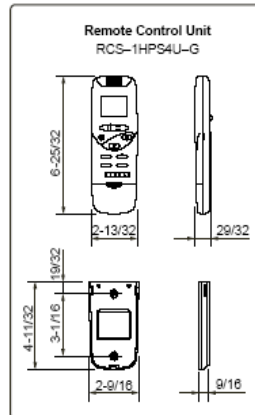

DIMENSIONAL DATA

Indoor unit KHS0951/KHS1251

*

KHS0951	ø3/8 (9.52)
KHS1251	ø1/2 (12.7)

Outdoor unit: CH0951, CH1251

WARRANTY

SANYO products are warranted against defects in materials and workmanship for the period below,