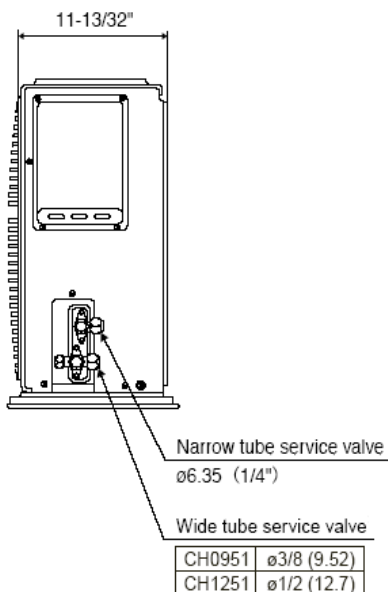

DIMENSIONAL DATA

Indoor unit KHS0951/KHS1251

*

KHS0951	ø3/8 (9.52)
KHS1251	ø1/2 (12.7)

Outdoor unit: CH0951, CH1251

WARRANTY

SANYO products are warranted against defects in materials and workmanship for the period below,