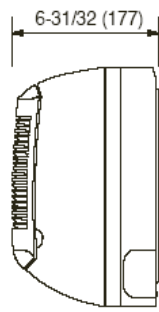

DIMENSIONAL DATA

Indoor unit KHS0951/KHS1251

*

KHS0951	ø3/8 (9.52)
KHS1251	ø1/2 (12.7)

Outdoor unit: CH0951, CH1251

WARRANTY

SANYO products are warranted against defects in materials and workmanship for the period below,