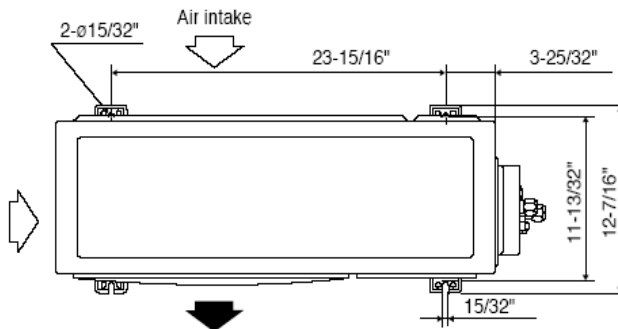

DIMENSIONAL DATA

Indoor unit KHS0951/KHS1251

*

KHS0951	ø3/8 (9.52)
KHS1251	ø1/2 (12.7)

Outdoor unit: CH0951, CH1251

WARRANTY

SANYO products are warranted against defects in materials and workmanship for the period below,