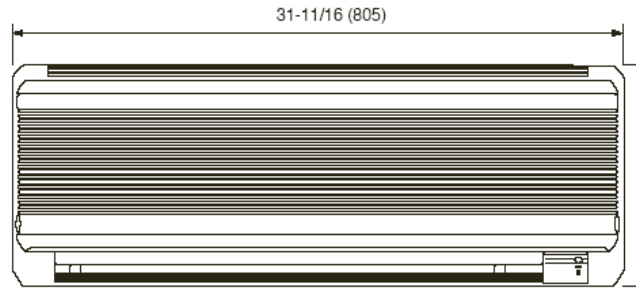

DIMENSIONAL DATA

Indoor unit KHS0951/KHS1251

*

KHS0951	ø3/8 (9.52)
KHS1251	ø1/2 (12.7)

Outdoor unit: CH0951, CH1251

WARRANTY

SANYO products are warranted against defects in materials and workmanship for the period below,