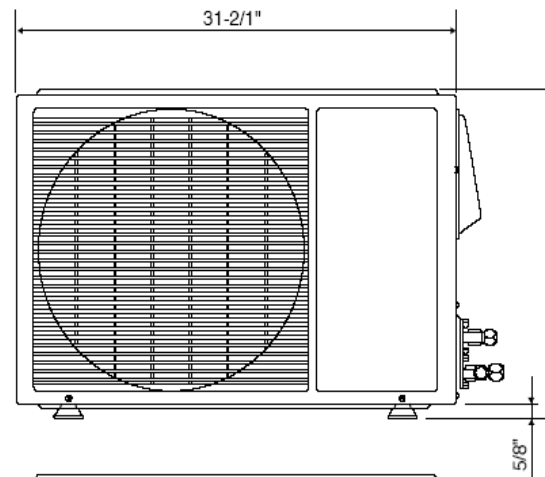

DIMENSIONAL DATA

Indoor unit KHS0951/KHS1251

*

KHS0951	ø3/8 (9.52)
KHS1251	ø1/2 (12.7)

Outdoor unit: CH0951, CH1251

WARRANTY

SANYO products are warranted against defects in materials and workmanship for the period below,