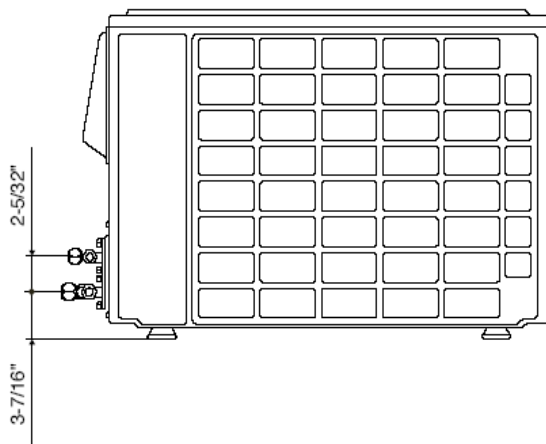

DIMENSIONAL DATA

Indoor unit KHS0951/KHS1251

*

KHS0951	ø3/8 (9.52)
KHS1251	ø1/2 (12.7)

Outdoor unit: CH0951, CH1251

WARRANTY

SANYO products are warranted against defects in materials and workmanship for the period below,