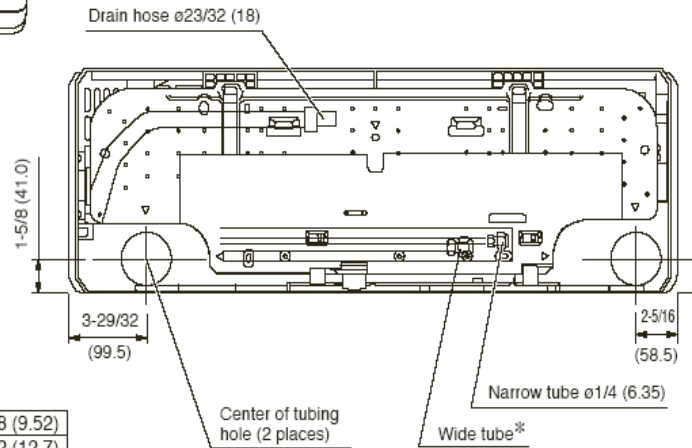

DIMENSIONAL DATA

Indoor unit KHS0951/KHS1251

*

KHS0951	ø3/8 (9.52)
KHS1251	ø1/2 (12.7)

Outdoor unit: CH0951, CH1251

WARRANTY

SANYO products are warranted against defects in materials and workmanship for the period below,