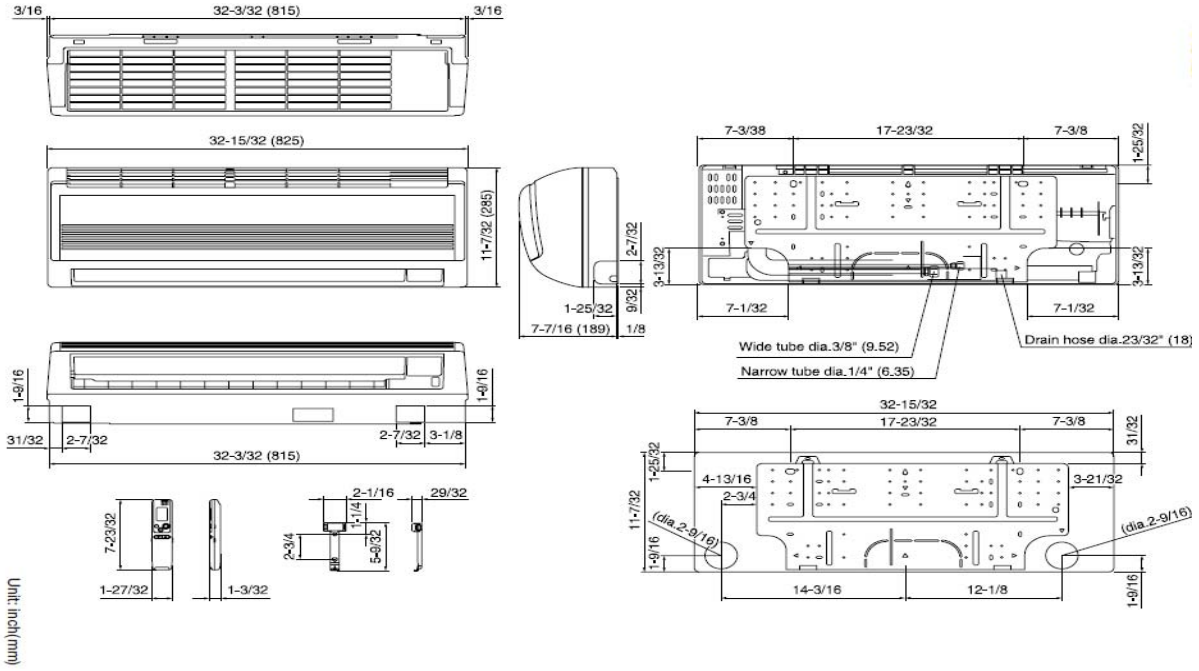

Dimensional Data for 09KHS71 / 12KHS71
 Indoor unit : KHS0971 / KHS1271

Outdoor Unit CH0971
 CH1271